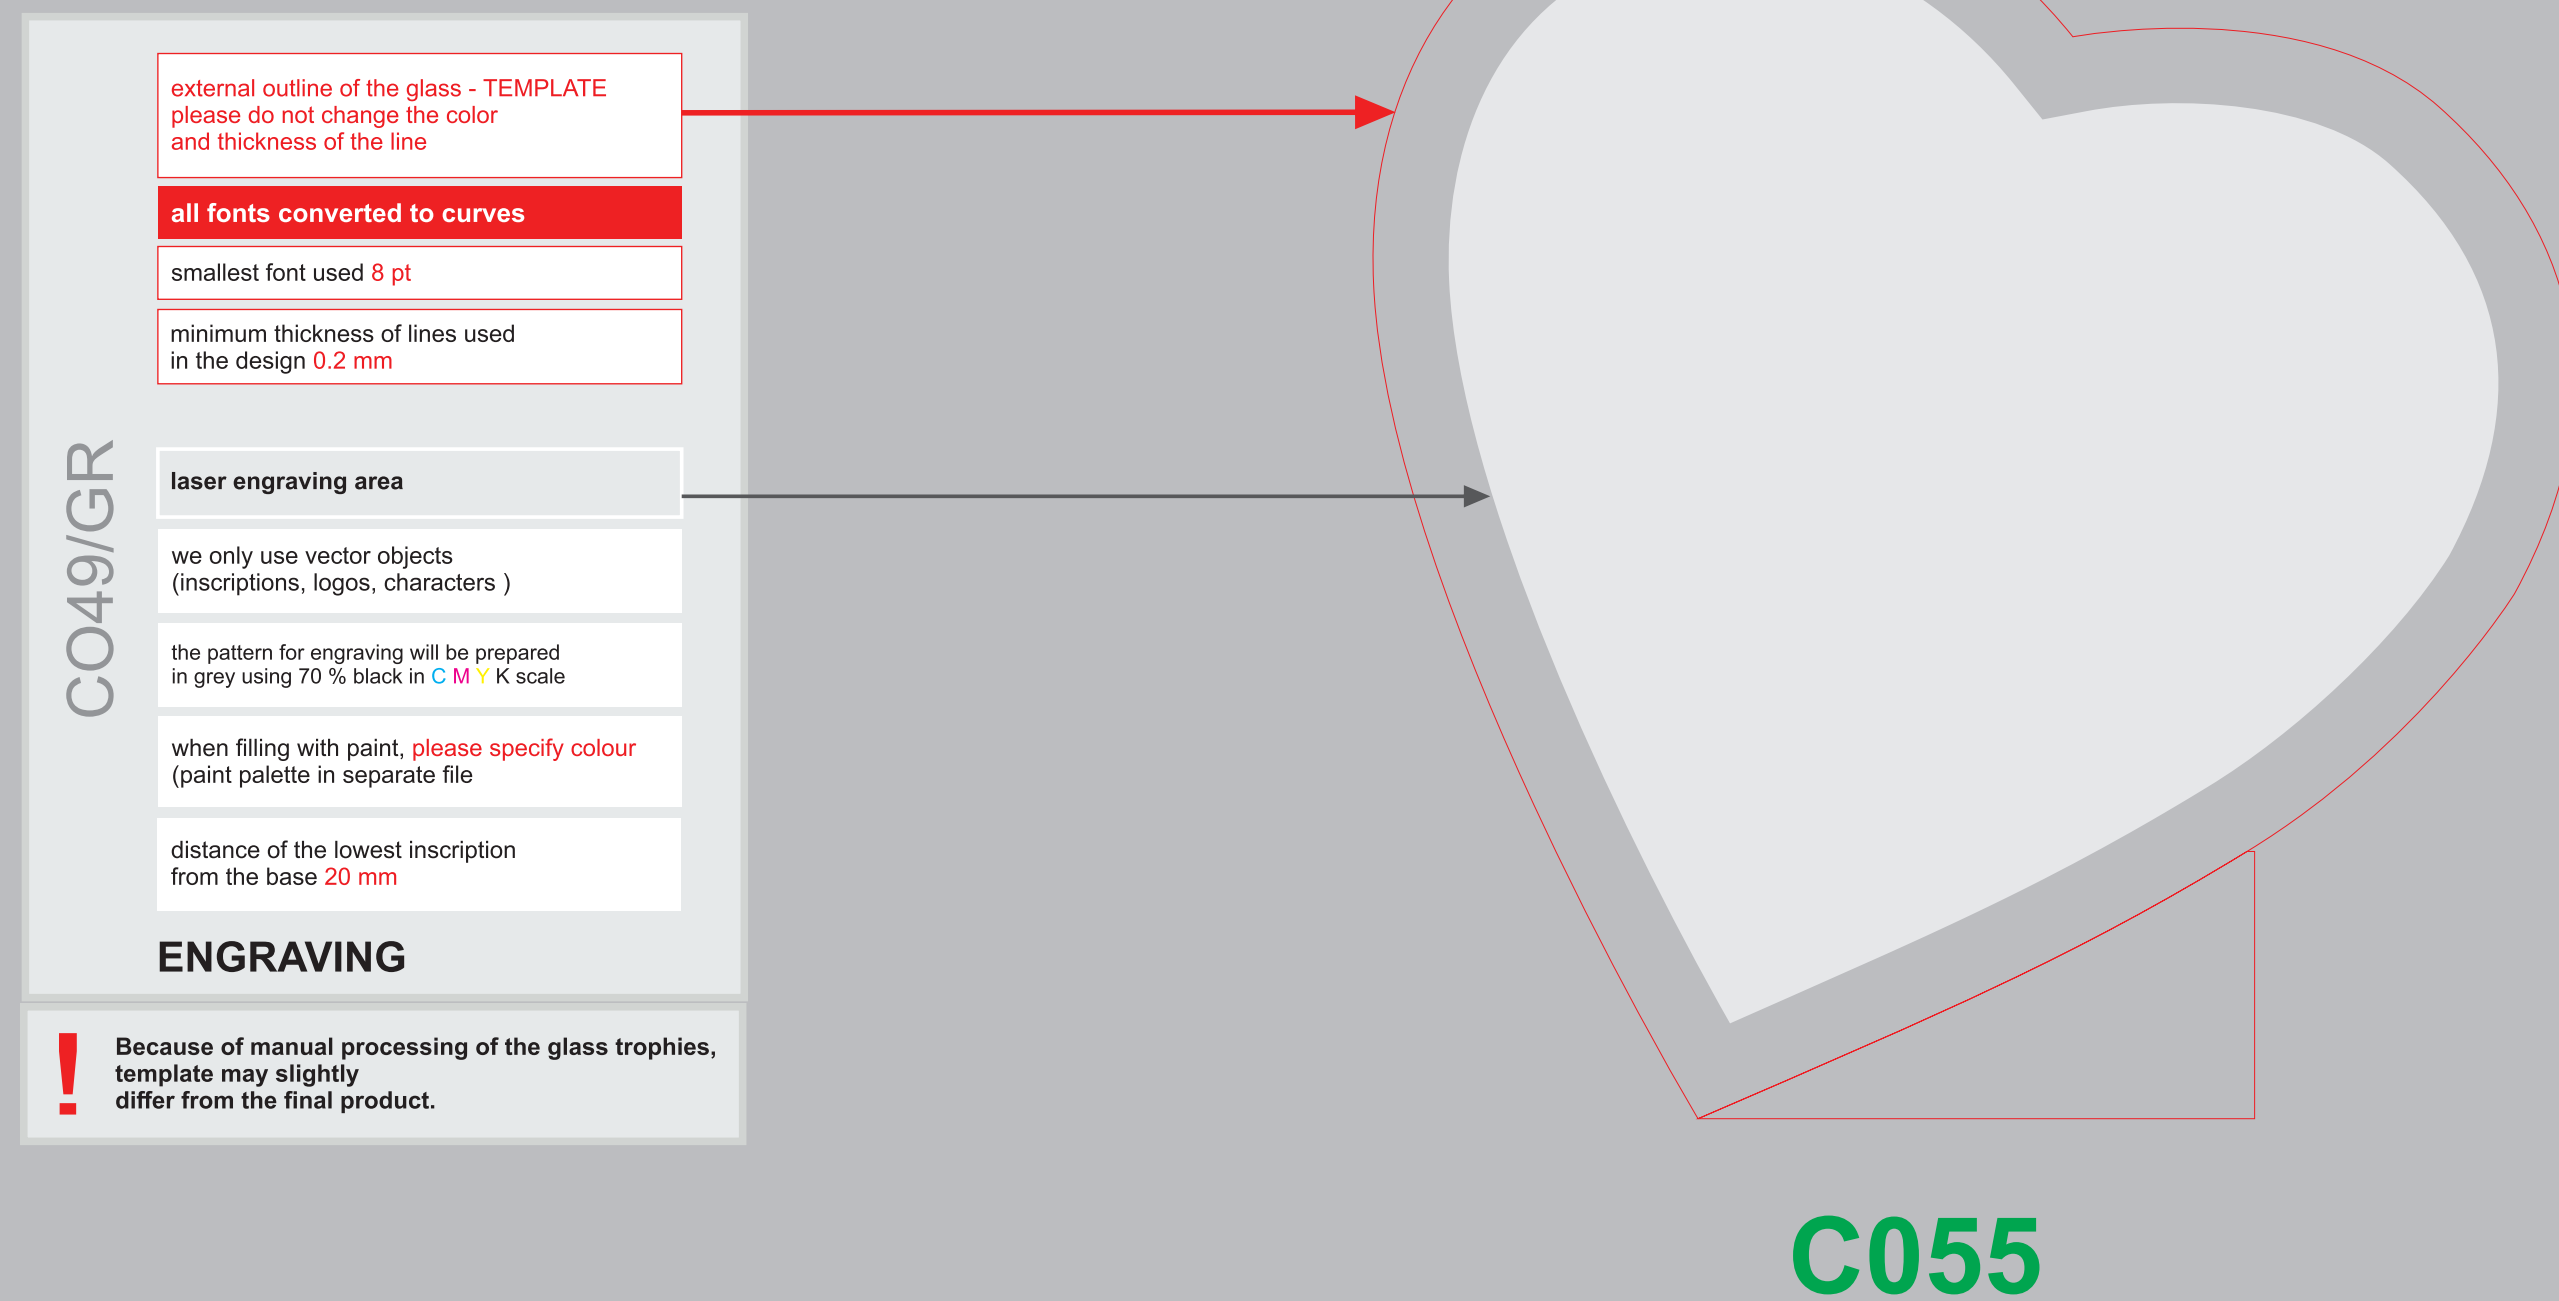

LUXORJET

1. White colour as a background on the whole surface of the glass trophy
2. White colour as a background under the colour pixels
3. Slightly transparent colour print (without a white colour)

Tips when preparing the artwork by yourself

ENGRAVING

Tips when preparing the artwork by yourself

ETUI