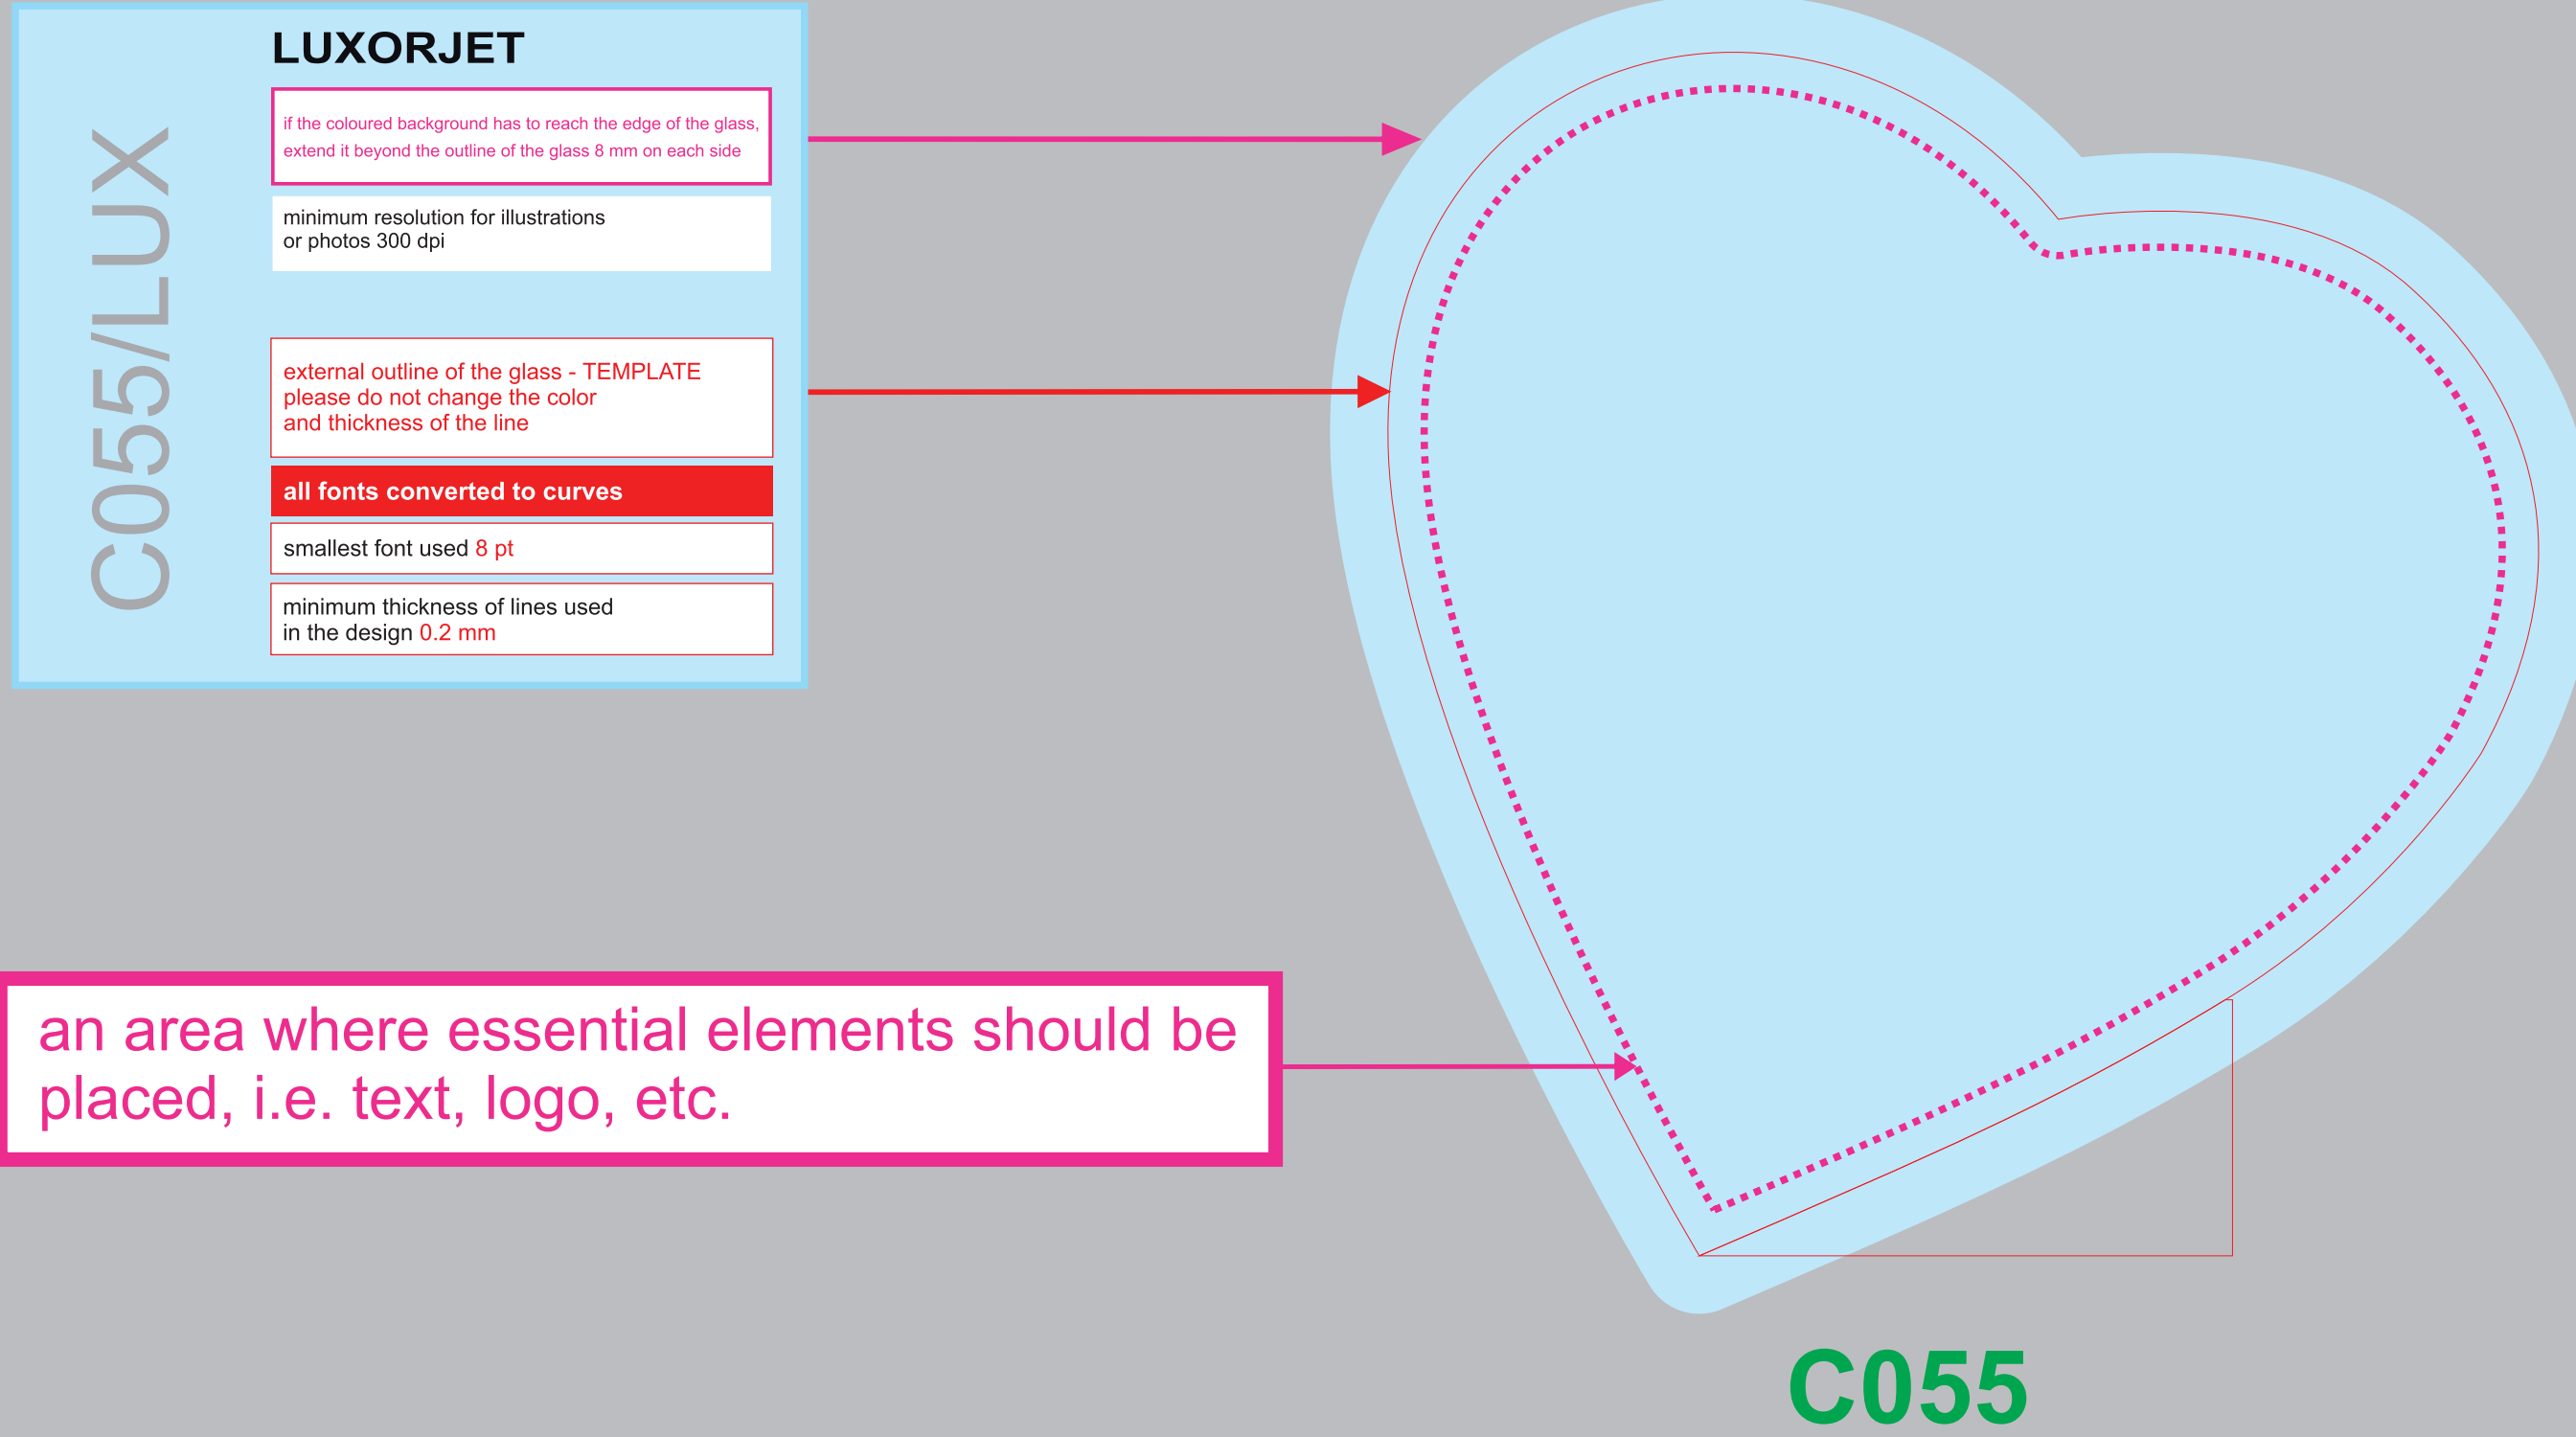

LUXORJET

1. White colour as a background on the whole surface of the glass trophy
2. White colour as a background under the colour pixels
3. Slightly transparent colour print (without a white colour)

Tips when preparing the artwork by yourself

ENGRAVING

Tips when preparing the artwork by yourself

ETUI